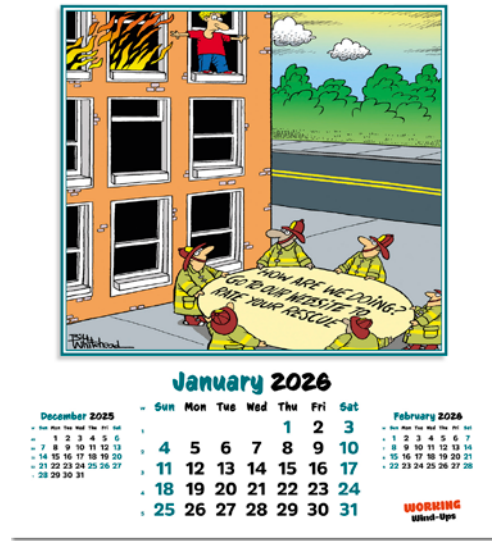

# Working Wind-ups

Code: PC204

Postage: Small Parcel

Size: 433mm x 315mm

Ad Area: 60mm x 290mm

Mix Group: A