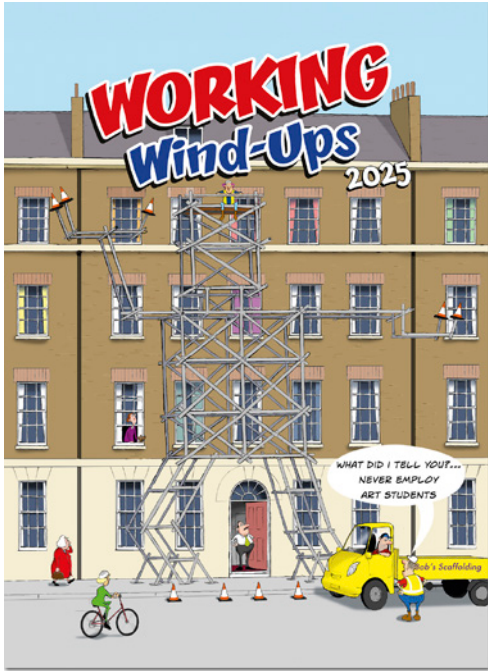

Working Wind-ups

January 2025

December 2024							January 2025							February 2025						
Sun	Mon	Tue	Wed	Thu	Fri	Sat	Sun	Mon	Tue	Wed	Thu	Fri	Sat	Sun	Mon	Tue	Wed	Thu	Fri	Sat
1	2	3	4	5	6	7	5	6	7	8	9	10	11	1	2	3	4	5	6	7
8	9	10	11	12	13	14	12	13	14	15	16	17	18	8	9	10	11	12	13	14
15	16	17	18	19	20	21	19	20	21	22	23	24	25	15	16	17	18	19	20	21
22	23	24	25	26	27	28	26	27	28	29	30	31	22	23	24	25	26	27	28	
29	30	31											29	30	31					

WORKING Wind-Ups

Code: PC204

Size: 433mm x 315mm

Mix Group: A

Postage: Small Parcel

Ad Area: 60mm x 290mm